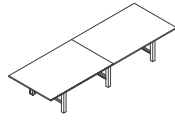

Round Pluckout Hatch

Power box

➔ BAE-13

Product Range

BAE-01
Plain single Bay

H730 [H29]
W2700 [W106] D1400 [D55]

BAE-02
Plain double Bay

H730 [H29]
W4180 [W165] D1400 [D55]

BAE-03
Plain triple Bay

H730 [H29]
W5660 [W223] D1400 [D55]

BAE-04
Plain quadruple Bay

H730 [H29]
W7140 [W281] D1400 [D55]

BAE-05
Plain single Bay

H1070 [H42]
W2700 [W106] D1400 [D55]

BAE-06
Plain double Bay