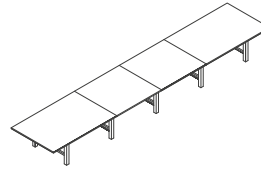

Round Pluckout Hatch

Power box

➔ BAE-13

Product Range

BAE-01
Plain single Bay

H730 [H29]
W2700 [W106] D1400 [D55]

BAE-02
Plain double Bay

H730 [H29]
W4180 [W165] D1400 [D55]

BAE-03
Plain triple Bay

H730 [H29]
W5660 [W223] D1400 [D55]

BAE-04
Plain quadruple Bay

H730 [H29]
W7140 [W281] D1400 [D55]

BAE-05
Plain single Bay

H1070 [H42]
W2700 [W106] D1400 [D55]

BAE-06
Plain double Bay