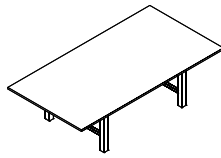

Standard Options