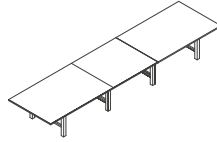

Round Pluckout Hatch

Power box

➔ BAE-13

Product Range

BAE-01
Plain single Bay

H730 [H29]
W2700 [W106] D1400 [D55]

BAE-02
Plain double Bay

H730 [H29]
W4180 [W165] D1400 [D55]

BAE-03
Plain triple Bay

H730 [H29]
W5660 [W223] D1400 [D55]

BAE-04
Plain quadruple Bay

H730 [H29]
W7140 [W281] D1400 [D55]

BAE-05
Plain single Bay

H1070 [H42]
W2700 [W106] D1400 [D55]

BAE-06
Plain double Bay