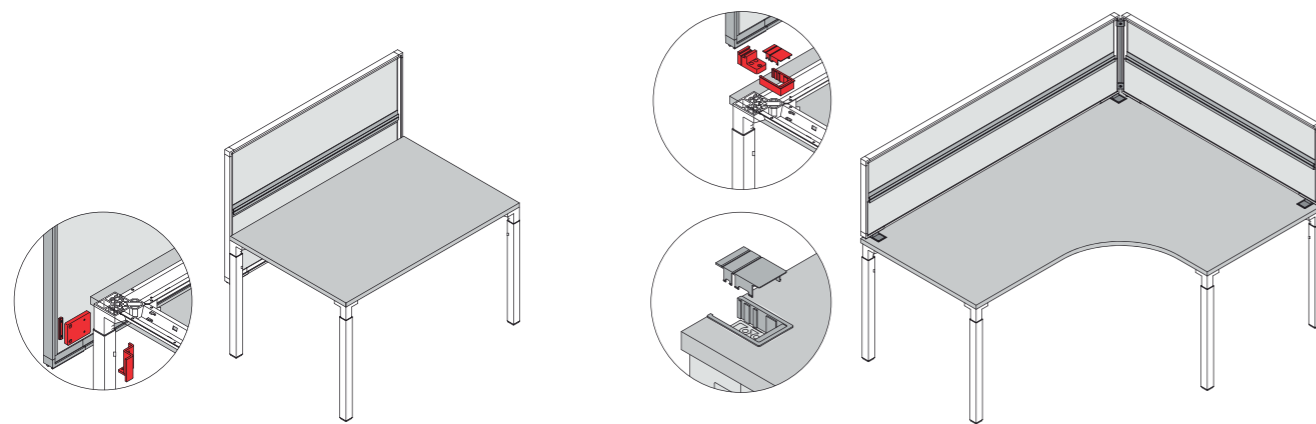

Partito screen

back to desk, height adjustable

on desk