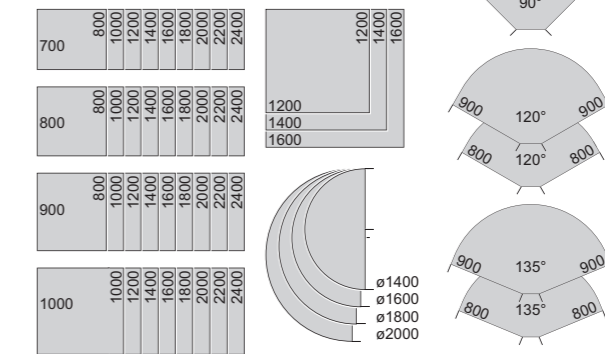

Conferencing