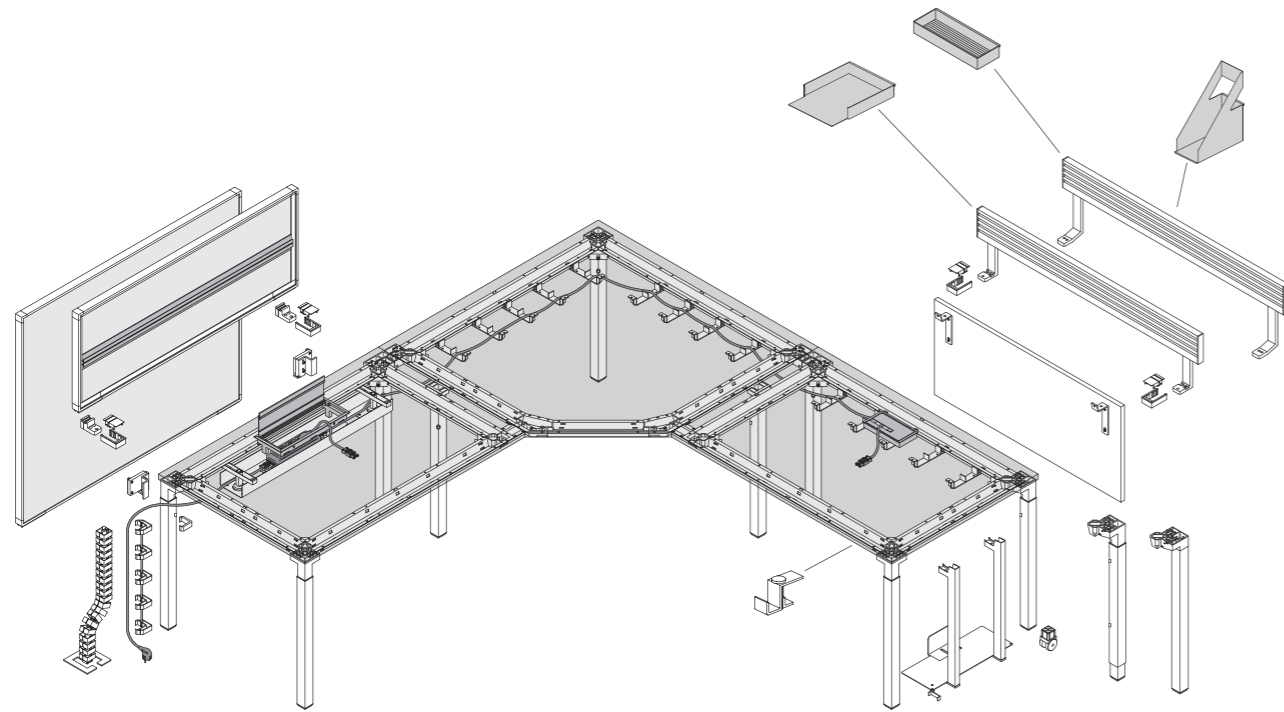

Cable outlet large, only in conjunction with cable tray.

Cable outlet small.

Integrated top access.

Which Kalidro answers **your needs**?

It's effortless to build the Kalidro that works for you because it's so simple to set up and easy to adjust. With so many options to choose from, there's bound to be a configuration that suits both your work style and your sense of style.

Modesty panel

Partito screen with Orga-Rail for Worktools

CPU holder

Pedestal bumper

Adjustment tool

Leg screw

Leg height markers

Easy to assemble

Kalidro Statement of line

Height adjustment

Standard
H720mm

Telescopic
H680-760mm

Telescopic
H620-860mm

Desktop overview

Partito screen

back to desk, height adjustable