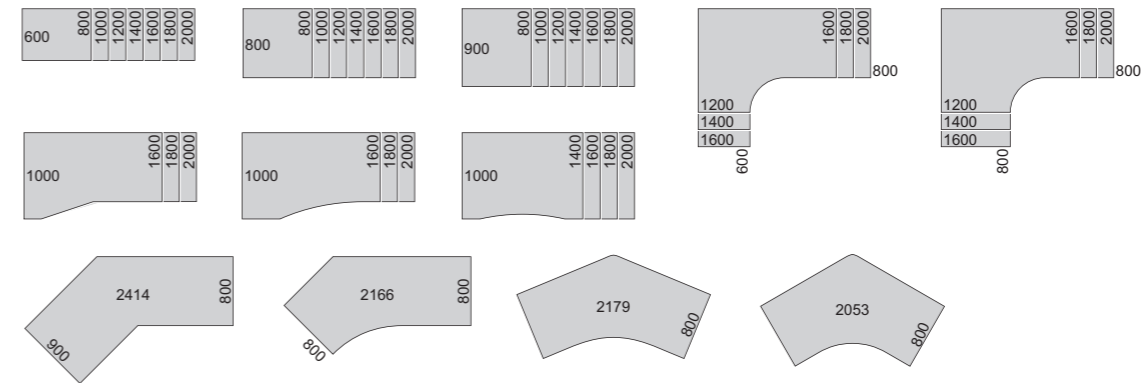

Kalidro Statement of line

Height adjustment

Standard
H720mm

Telescopic
H680-760mm

Telescopic
H620-860mm

Desktop overview

Partito screen

back to desk, height adjustable