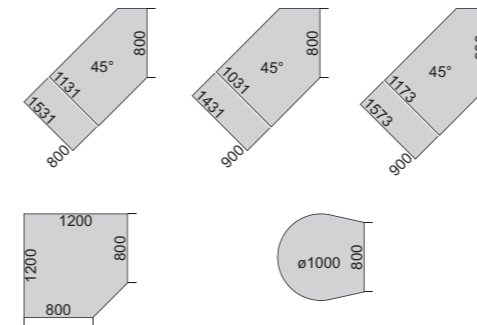

Junction elements