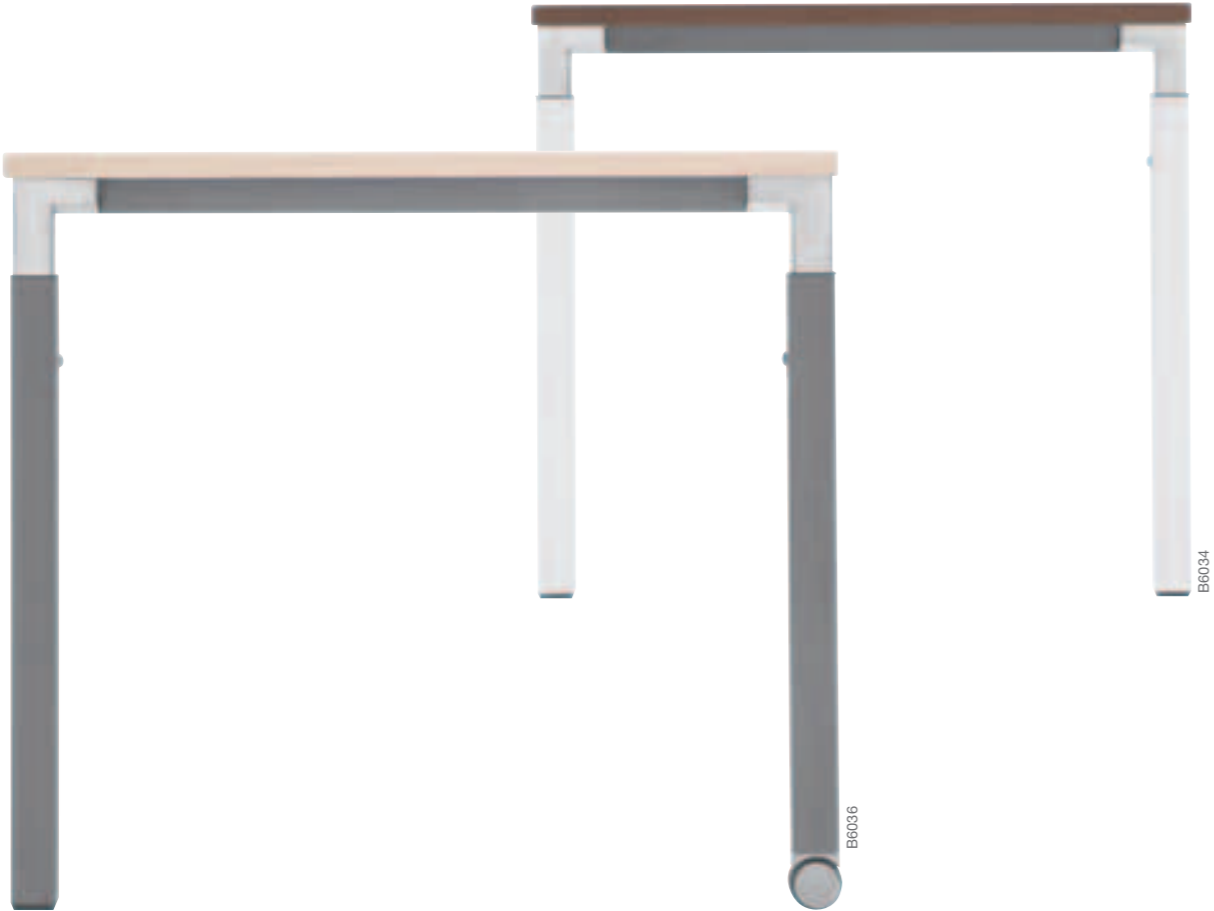

The beauty of simplicity

Kalidro is beautiful to look at, with a **simplicity of design** that is pure elegance. Kalidro and its co-ordinating accessories are available in a wide range of colours and finishes, from modern fresh white to classical wood effects, so you can match your Kalidro to **your style**.