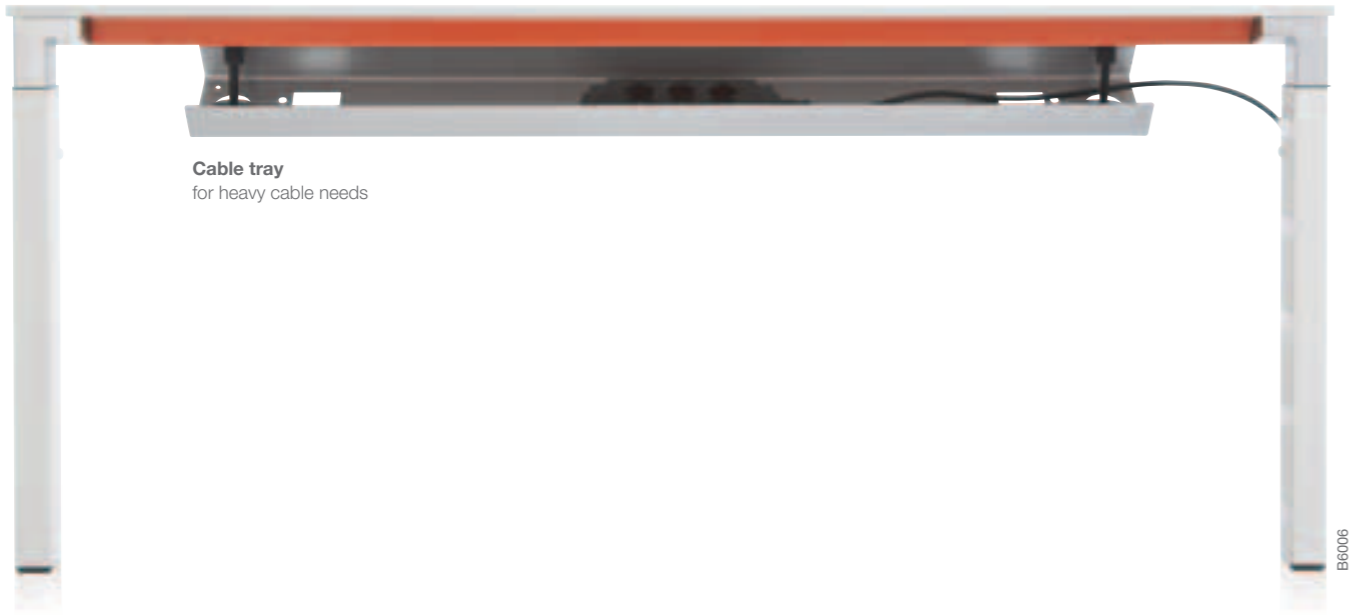

Cable management that works for you

Cable management is important. A wire-free workstation not only creates more space, it improves your productivity because there's nothing to get in the way of your workflow. That's why no matter what you ask of cable management, Kalidro has the answer.

Cable tray for heavy cable needs