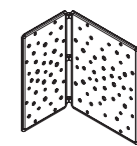

B Free Lounge Where people and ideas come together

B2381

4x beams
H430xW1400

2x tables
H720xW1700

4x cubes
425x425

3x cubes
1200x1200

3x L shape
armrests

3x screens
H1300xW1200

2x trays
for beam

Different heights for **different positions**

Height 1000mm

High table + high stool

High table + high stool

High stool

High table + mid beam + high stool

1000mm