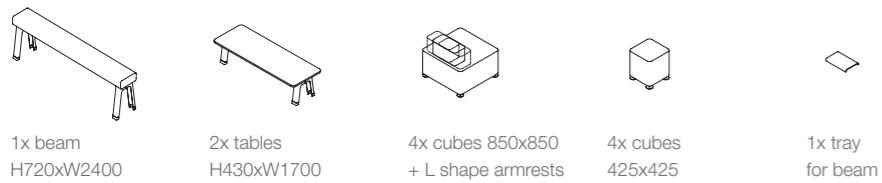

Have a short meeting. Take over the space for a closed team meeting and collaborate in a choice of relaxed positions.