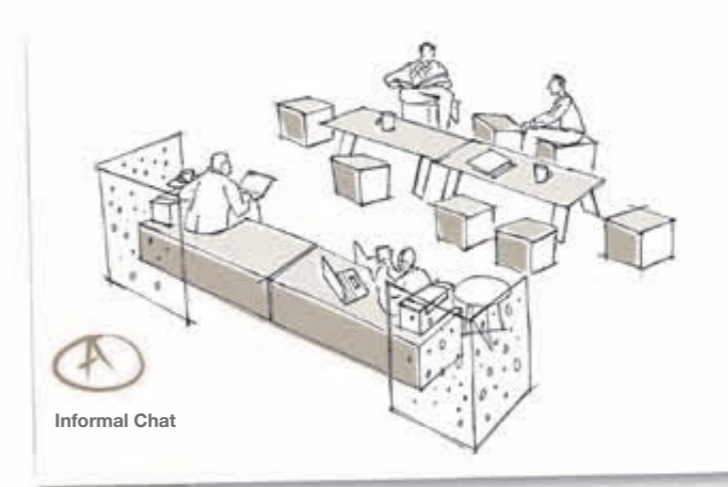

2x trays (for cubes)

2x tables H720xW1700

2x cubes D600xW1700 + L shape armrests

8x cubes 425x425

2x screens H1500xW1200xD800

Informal Chat

Relax / escape

Work together