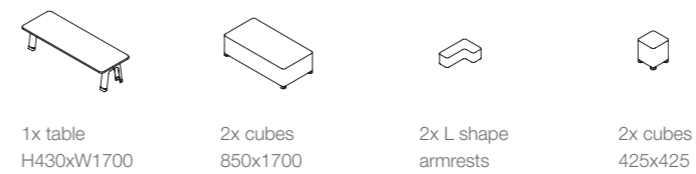

Where would you go to **connect, relax or work informally** with others?

B Free Lounge is the first range that supports different applications within the same space: a coffee break, informal work, a short creative meeting, a brainstorming session or just a relaxed, private conversation. It's an inspiring space to be alone in or to meet others. The B Free Lounge flexible 'family' allows you to use the space as you want to.