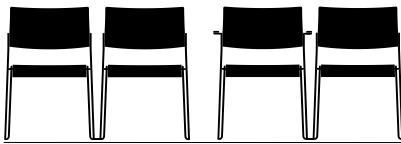

Model overview

linos

Whether as a sled-base or 4-legged chair, whether with or without armrests – linos is always convincing in terms of its high seating comfort. While at the same time coming across as graceful and light. Straight lines characterize a modern, clear design. The concept of this chair family moreover fulfills all requirements in terms of ergonomics and handling. linos is easy to clean, robust and can be stacked easily. The new optional armrest brackets made of hygienic plastic offer an additional plus in terms of comfort and security, because they are a true support when sitting down or getting up. This also makes them perfect for the ill or the elderly.

Beautifully versatile – the plastic version of linos is also available in the colours stone, lava, petrol and viola.

1208/A

1208

Sophisticated solutions for more efficiency.

One of the most important functions of a chair for large venues: easy, time-saving handling. linos in its sled-base version fulfills this requirement thanks to its strikingly simple row linking device integrated into the glides. It enables chairs without armrests to be linked quickly and easily. Even rows where chairs with armrests and chairs without armrests are placed alternatingly can be linked in this manner. And chairs with armrests featuring an extensible row linking underneath the seat can also be linked to each other. Thanks to the optionally available Electronic Seat Numbering (ESN), each individual chair can be numbered quickly and clearly.

Chairs with armrests are comfortable. Thanks to the extensible row linking, they can be linked into rows quickly and easily.

Row linking integrated into the glide
without armrests/without armrests
with armrests/without armrests