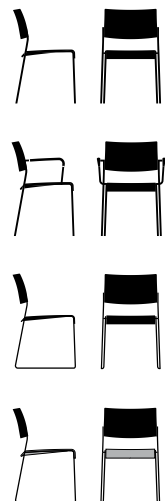

- 4-legged and sled-base chair featuring a seat and back made of hygienic plastic
- Ergonomically shaped armrests made of easy-to-clean plastic
- Unlimited seating comfort
- Perfectly appropriate for indoor and outdoor use
- Attractive price

Model overview

linos

Whether as a sled-base or 4-legged chair, whether with or without armrests – linos is always convincing in terms of its high seating comfort. While at the same time coming across as graceful and light. Straight lines characterize a modern, clear design. The concept of this chair family moreover fulfills all requirements in terms of ergonomics and handling. linos is easy to clean, robust and can be stacked easily. The new optional armrest brackets made of hygienic plastic offer an additional plus in terms of comfort and security, because they are a true support when sitting down or getting up. This also makes them perfect for the ill or the elderly.

Beautifully versatile – the plastic version of linos is also available in the colours stone, lava, petrol and viola.

1208/A

1208

Sophisticated solutions for more efficiency.

One of the most important functions of a chair for large venues: easy, time-saving handling. linos in its sled-base version fulfills this requirement thanks to its strikingly simple row linking device integrated into the glides. It enables chairs without armrests to be linked quickly and easily. Even rows where chairs with armrests and chairs without armrests are placed alternatingly can be linked in this manner. And chairs with armrests featuring an extensible row linking underneath the seat can also be linked to each other. Thanks to the optionally available Electronic Seat Numbering (ESN), each individual chair can be numbered quickly and clearly.