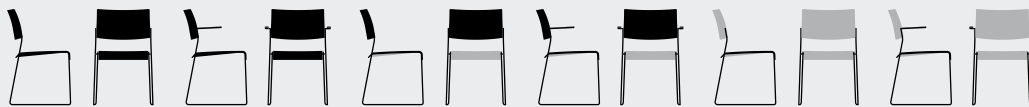

linos

Stacking chairs with or without armrests

- Sled-base frame, stackable, made of solid steel, chromed
- Black plastic arm-caps
- Seat and back made of moulded laminated beech wood, longitudinal veneer, natural lacquer finish, invisibly fixed, without upholstery or in different upholstery versions
- For wall-to-wall carpeting: without glides

- *Registered design*
- *GS tested*
- *ISO 7173 Level 5 tested*

Design: LSS designer

Model	1204	1204/A	1214	1214/A	1224	1224/A
Dimensions (total width/depth/height/seat height) in cm	50/57/83/46	56,5/57/83/46	50/57/83/46	56,5/57/83/46	50/57/83/46	56,5/57/83/46
Weight in kg	7,0	8,0	7,0	8,0	7,0	8,0
Stackability	stackable	stackable	stackable	stackable	stackable	stackable
Stacking dimensions (total width/depth/height) in cm*	50/75/105	57/75/105	50/80/125	57/80/125	50/80/125	57/80/125
Number of chairs	10	10	10	10	10	10

linos

Stacking chairs with or without armrests

- Sled-base frame, stackable, made of solid steel, chromed
- Black plastic arm-caps
- Seat and back made of plastic, polypropylene, white, black or in the colours of the current Colour Collection, without upholstery or with seat liner, back without upholstery
- For wall-to-wall carpeting: without glides

- *GS-tested*
- *ISO 7173 Level 5 tested*