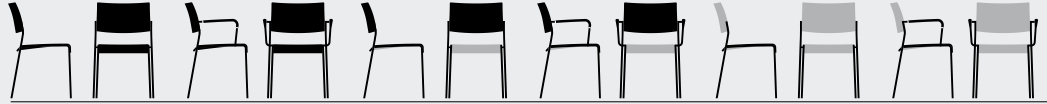

linos

Stacking chairs with or without armrests

- 4-legged frame, stackable, made of circular steel tubes, chromed
  - Black plastic armrest brackets
  - Seat and back made of moulded laminated beech wood, longitudinal veneer, natural lacquer finish, invisibly fixed, without upholstery or in different upholstery variants
  - Plastic glides
2. *• Registered design*

Model	1202	1202/A	1212	1212/A	1222	1222/A
Dimensions (total width/depth/height/seat height) in cm	48/57/81/46	56/57/81/46	48/57/81/46	56/57/81/46	48/57/81/46	56/57/81/46
Weight in kg	7,5	8,5	7,7	8,7	7,8	8,8
Stackability	stackable	stackable	stackable	stackable	stackable	stackable
Stacking dimensions (total width/depth/height) in cm*	50/80/120	58/80/120	50/80/120	58/80/120	50/80/120	58/80/120
Number of chairs	8	8	6	6	6	6

linos

Stacking chairs with or without armrests

- 4-legged frame, stackable, made of circular steel tubes, chromed
- Black plastic armrest brackets
- Seat and back made of plastic, polypropylene, white, black or in selected colours of the current Colour Collection, without upholstery or with seat liner, back without upholstery
- Plastic glides