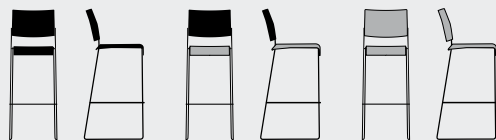

Stacking chair with armrests

- High-back chair, stackable, made of circular steel tubes, chromed,
- Black plastic armrest brackets
- Seat and back made of moulded laminated beech wood, completely upholstered
- Plastic glides

Design: LSS designer

Model	1232/A
Dimensions (total width/depth/height/seat height) in cm	59/63/99/46
Weight in kg	9,2
Stackability	stackable
Stacking dimensions (total width/depth/height) in cm*	60/80/120
Number of chairs	4

Bar stool

- Stackable, made of solid steel, chromed
- Seat and back made of moulded laminated beech wood, with or without upholstery
- For wall-to-wall carpeting: without glides

Model	1201	1211	1221
Dimensions (total width/depth/height/seat height) in cm	53/52/108,5/77	53/52/108,5/78	53/52/109/78
Weight in kg	8,6	8,8	8,9
Stackability	stackable	stackable	stackable
Stacking dimensions (total width/depth/height) in cm*	55/61/121	55/61/121	55/61/121
Number of chairs	5	5	5

* Stacking dimensions are approximate dimensions and may differ according to the respective version.