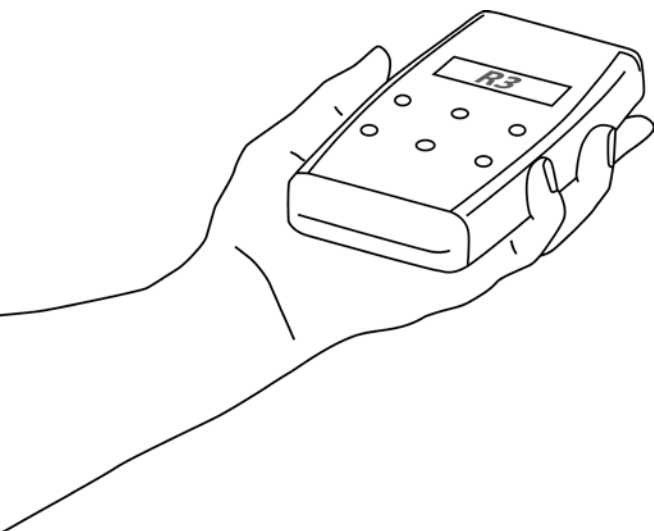

Thanks to infrared technology, the signals can be transmitted without any cables. Optional: the row numbering display. It is clicked on and later detached using a special tool.