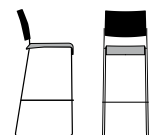

Model overview