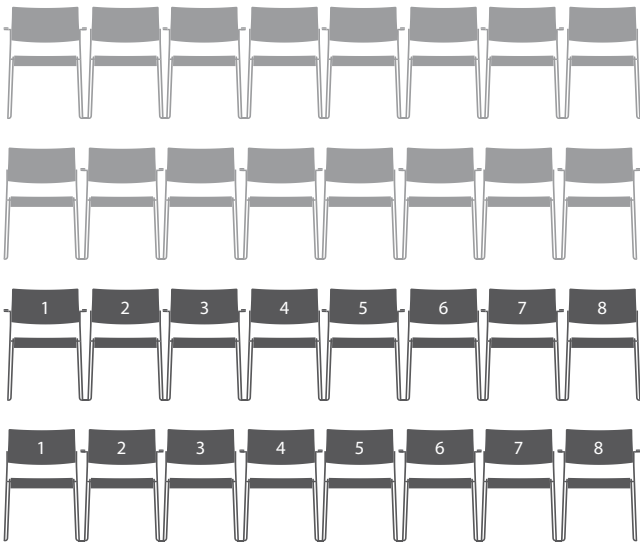

Beautifully versatile – the plastic version of linos is also available in the colours stone, lava, petrol and viola.

1208/A

1208

Sophisticated solutions for more efficiency.

One of the most important functions of a chair for large venues: easy, time-saving handling. linos in its sled-base version fulfills this requirement thanks to its strikingly simple row linking device integrated into the glides. It enables chairs without armrests to be linked quickly and easily. Even rows where chairs with armrests and chairs without armrests are placed alternatingly can be linked in this manner. And chairs with armrests featuring an extensible row linking underneath the seat can also be linked to each other. Thanks to the optionally available Electronic Seat Numbering (ESN), each individual chair can be numbered quickly and clearly.

chair | chair = 51,5 cm chair with armrests | chair = 51,5 cm

Row linking via extensible row linking
with armrests/with armrests

chair with armrests | chair with armrests = 58,0 cm

Attached quickly – the row linking device integrated into the glides of the sled-base chair is simply a stroke of genius.

Electronic Seat Numbering – fast and easy.

Time and time again, chairs need to be renumbered for great venue events. Thanks to the Electronic Seat Numbering, this works in an absolutely uncomplicated way – taking only 10% of the time usually necessary. Working the system requires no prior knowledge. With a single push of a button, entire rows of chairs can be numbered by remote control – automatically in ascending or descending order. Any chair may serve as the first chair in a row. The signals are transmitted via infrared through the entire row of chairs to the individual displays. So there's no need for any obtrusive cables. The displays are integrated into the seat surface and display the chair number in an easily readable size. At the same time, these displays do not need any power. Optionally, they are also available in a lighted version.