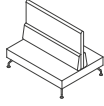

mm[*]

SH - Seat Height — SH - Seat Depth

Product Range

PR40-HB

Banquette high back
3 seater sofa
landscape legs

H1370 [H54] SH460 [SH18]
W1600 [W63]
D640 [D25] SD500 [SD20]

PR41-HB

Banquette high back
6 seater sofa
landscape legs