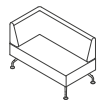

PR-17

Two seat no arm 90° unit

H840 [H33] SH460 [SH18]
W1810 [W71]
D835 [D33] SD500 [SD20]

PR-18

Two seat right arm 90° unit

H840 [H33] SH460 [SH18]
W1965 [W77]
D990 [D39] SD500 [SD20]

PR-19

Two seat left arm 90° unit

H840 [H33] SH460 [SH18]
W1965 [W77]
D990 [D39] SD500 [SD20]

PR-20

Two seat straight unit and right corner back

H840 [H33] SH460 [SH18]
W1240 [W49]
D645 [D25] SD500 [SD20]

PR-21

Two seat straight unit and left corner back