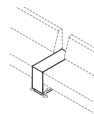

Square table unit - freestanding

H460 [H18]
W640 [W25]
D640 [D25]

PR09-LA

Link arm

H655 [H26]
W220 [W9]
D640 [D25]

PR10-LA

Low link arm

H460 [H18]
W220 [W9]
D640 [D25]

PR11

Single seat unit

H840 [H33] SH460 [SH18]
W640 [W25]
D640 [D25] SD500 [SD20]

PR13

Two seat no arm 40° unit

H840 [H33] SH460 [SH18]
W1810 [W71]
D765 [D27] SD500 [SD20]

PR-14

Two seat right arm 40° unit