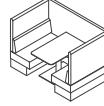

PR44-HB

4 Seater Screened
Unit on Plinth with
Table