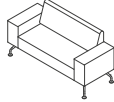

Product Range

PR01-DB

Two seat unit and double back

H840 [H33] SH460 [SH18]
W1200 [W47]
D640 [D25] SD500 [SD20]

PR02-DB

Two seat unit, double arms and double back

H840 [H33] SH460 [SH18]
W1640 [W65]
D640 [D25] SD500 [SD20]

PR03-DB

Two seat unit, arm right and double back

H840 [H33] SH460 [SH18]
W1420 [W56]
D640 [D25] SD500 [SD20]

PR04-DB

Two seat unit, arm left and double back

H840 [H33] SH460 [SH18]
W1420 [W56]
D640 [D25] SD500 [SD20]