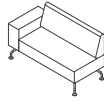

Product Range

PR01-DB

Two seat unit and double back

H840 [H33] SH460 [SH18]
W1200 [W47]
D640 [D25] SD500 [SD20]

PR02-DB

Two seat unit, double arms and double back

H840 [H33] SH460 [SH18]
W1640 [W65]
D640 [D25] SD500 [SD20]

PR03-DB

Two seat unit, arm right and double back

H840 [H33] SH460 [SH18]
W1420 [W56]
D640 [D25] SD500 [SD20]

PR04-DB

Two seat unit, arm left and double back

H840 [H33] SH460 [SH18]
W1420 [W56]
D640 [D25] SD500 [SD20]