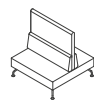

PR32

Curved sofa unit including intergrated table

H840 [H33] SH460 [SH18]
W3425 [W135]
D2300 [D91] SD500 [SD20]

PR33-HB

Banquette high back 4 seater sofa on landscape legs

H1370 [H54] SH460 [SH18]
W1200 [W47]
D1200 [D47] SD500 [SD20]