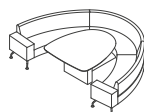

H1370 [H54] SH460 [SH18]
W1220 [W48]
D645 [D25] SD500 [SD20]

PR30-HB

High back enclosed sofa unit

H1370 [H54] SH460 [SH18]
W2150 [W85]
D715 [D28] SD500 [SD20]

PR31-HB

High back seating unit

H1370 [H54] SH460 [SH18]
W2500 [W98]
D2200 [D87] SD500 [SD20]

PR32

Curved sofa unit including intergrated table

H840 [H33] SH460 [SH18]
W3425 [W135]
D2300 [D91] SD500 [SD20]

PR33-HB

Banquette high back 4 seater sofa on landscape legs

H1370 [H54] SH460 [SH18]
W1200 [W47]
D1200 [D47] SD500 [SD20]